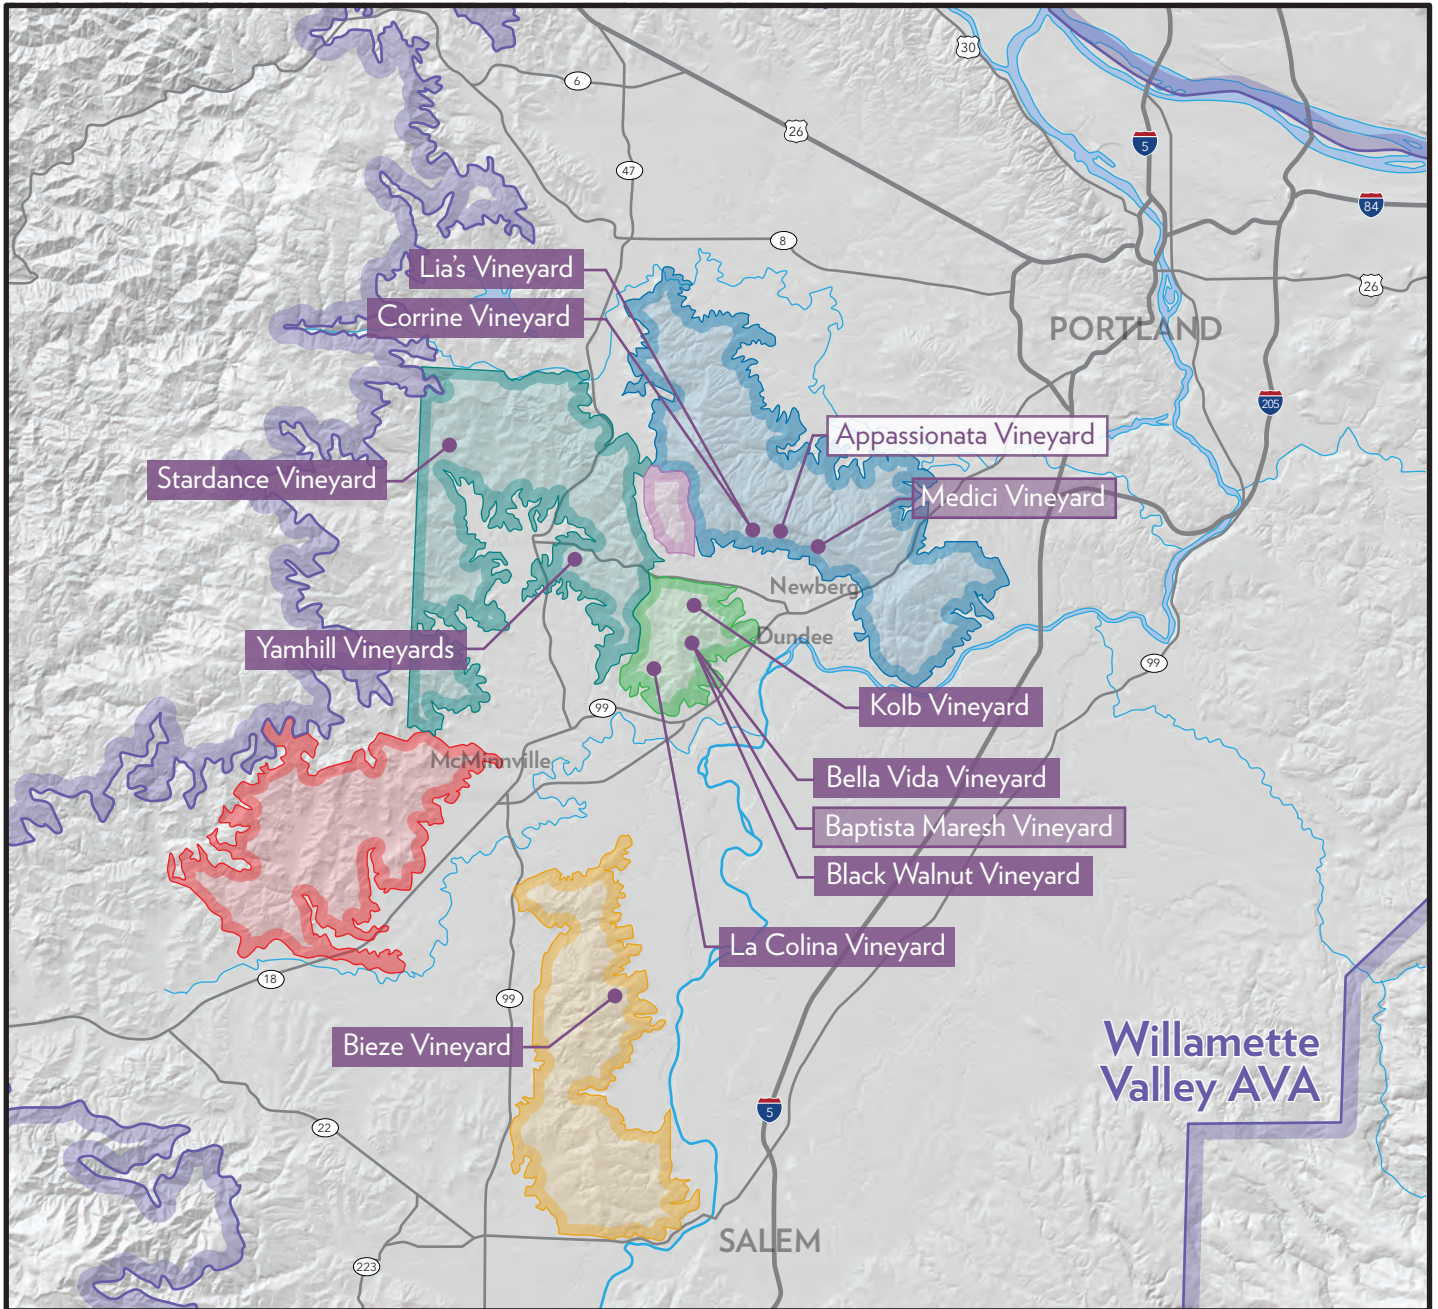

J. CHRISTOPHER

VINEYARD SOURCES

Vineyard Estate Vineyard
 Vineyard Farmed Vineyard
 Vineyard Contracted Vineyard

American Viticultural Areas of the Northern Willamette Valley

- | | | |
|---|---|---|
| Chehalem Mountains AVA | Dundee Hills AVA | McMinnville AVA |
| Yamhill-Carlton AVA | Ribbon Ridge AVA | Eola-Amity Hills AVA |